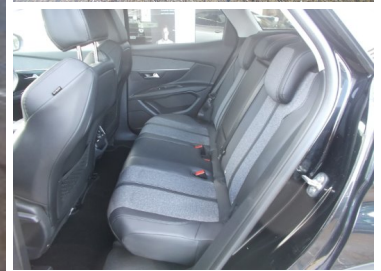

2017(67) Peugeot 3008 1.6 BlueHDi 120 Allure 5dr

£16,295

Engine: Diesel
Body: Hatchback
Gearbox: Manual
Capacity: 1560cc
Colour: Black
Mileage: 35,346
CO²: 104g/km
MPG: 70.6mpg
Top Speed: 117mph
BHP: 118bhp
Insurance Grp: 16E

Howlett of Lavenham
Sudbury Road
Lavenham
Sudbury
Suffolk, CO10 9PJ

FULL SERVICE HISTORY

BLIND SPOT MONITORING
DRIVER ALERT SYSTEM

LANE DEPARTURE WARNING
SYSTEM

MULTI FUNCTION TRIP
COMPUTER

PROGRAMMABLE CRUISE
CONTROL AND SPEED LIMITER

DAB DIGITAL RADIO

RADIO/MP3 PLAYER

AUTOMATIC ACTIVATION OF
HAZARD WARNING LIGHTS

BODY COLOUR DOOR MIRRORS
BODY COLOURED BUMPERS

3D CONNECTED NAVIGATION +
VOICE CONTROL + PEUGEOT
CONNECT SOS AND
ASSISTANCE

DIGITAL CLOCK

EXTERIOR TEMPERATURE
GAUGE

LANE KEEP ASSIST

MIRROR SCREEN WITH MIRROR
LINK AND CAR PLAY

PEUGEOT I-COCKPIT WITH
AMPLIFY CONFIGURABLE
INTERIOR AMBIENCES, HEADUP
DISPLAY WITH DISTANCE ALERT,
TOUCH SCREEN

REAR PARKING AID

SPEED SENSITIVE POWER
STEERING

PEUGEOT CONNECT WITH USB
AND BLUETOOTH

STEERING COLUMN MOUNTED
MULTIFUNCTION CONTROLS

BLACK SIDE WINDOW TRIM

BODY COLOUR DOOR HANDLES

BODY COLOUR REAR SPOILER

CHROME BUMPER INSERTS