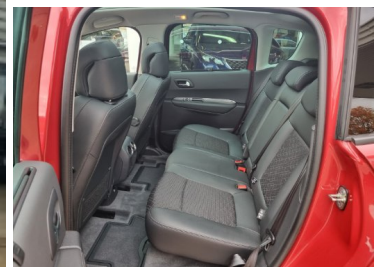

2015(65) Peugeot 3008 1.6 BlueHDi 120 Allure 5dr E..

SOLD

Engine: Diesel
Body: Hatchback
Gearbox: Automatic
Capacity: 1560cc
Colour: Red
Mileage: 32,361
CO²: 112g/km
MPG: 65.7mpg
Top Speed: 114mph
BHP: 118bhp
Insurance Grp: 20E

Howlett of Lavenham
Sudbury Road
Lavenham
Sudbury
Suffolk, CO10 9PJ

FULL SERVICE HISTORY
CRUISE CONTROL + SPEED LIMITER
PEUGEOT CONNECT COLOUR
SATELLITE NAVIGATION + BLUETOOTH
TRIP COMPUTER
RD45 STEREO RADIO + MP3 CD PLAYER
STEERING COLUMN MOUNTED MULTIFUNCTION CONTROLS
BODY COLOURED BUMPERS WITH CHROME INSERTS
FRONT FOG LIGHTS
LED REAR LIGHTS
REAR WIPER
TINTED REAR WINDOWS
3 X 12V POWER SOCKETS
ADAPTABLE BOOT STORAGE
CENTRE CONSOLE STORAGE

18" ALLOYS
DIGITAL CLOCK
FRONT PARKING AID WITH GAP MEASUREMENT
REAR PARKING AID
PARK ASSIST CAMERA
SPEED SENSITIVE POWER STEERING
DIESEL PARTICULATE FILTER
SPEED SENSITIVE STEREO VOLUME
USB PORT
BODY COLOUR DOOR MIRRORS AND HANDLES
ELECTRIC FRONT WINDOWS
ELECTRIC REAR WINDOWS
LED DAYTIME RUNNING LIGHTS
PANORAMIC OPENING GLASS ROOF WITH ELECTRIC BLIND
SPLIT TAILGATE
2 ISOFIX SEAT ANCHORS
60/40 SPLIT FOLDING REAR SEAT BACK AND SQUAB
ALUMINIUM DOOR SILL TRIMS
CUPHOLDERS - 2 IN REAR