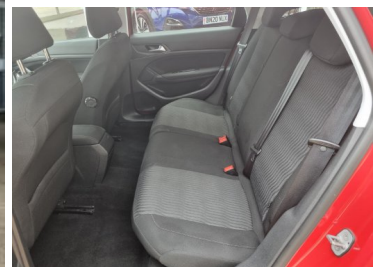

2015(15) Peugeot 308 1.6 HDi 92 Active 5dr

£5,495

Engine: Diesel
Body: Estate
Gearbox: Manual
Capacity: 1560cc
Colour: Red
Mileage: 116,325
CO²: 99g/km
MPG: 74.3mpg
Top Speed: 112mph
BHP: 91bhp
Insurance Grp: 15E

Howlett of Lavenham
 Sudbury Road
 Lavenham
 Sudbury
 Suffolk, CO10 9PJ

FULL SERVICE HISTORY	16" ALLOYS
COLOUR SATELLITE NAVIGATION	POWER STEERING
REAR PARKING SENSOR	PROGRAMMABLE CRUISE CONTROL AND SPEED LIMITER
TOUCH SCREEN DISPLAY	SERVICE INTERVAL INDICATOR
DAB DIGITAL RADIO	TRIP COMPUTER
STEERING COLUMN MOUNTED MULTIFUNCTION CONTROLS	PEUGEOT CONNECT WITH USB AND BLUETOOTH
AUTOMATIC HEADLIGHTS	AUTOMATIC FRONT RAIN SENSING WIPERS
BODY COLOURED BUMPERS	BODY COLOUR DOOR MIRRORS
ELECTRIC ADJUSTABLE DOOR MIRRORS	COLOUR CODED DOOR HANDLES
ELECTRIC REAR WINDOWS	ELECTRIC FRONT WINDOWS/ONE TOUCH FACILITY
FOLLOW ME HOME HEADLIGHTS	ELECTROCHROME REAR VIEW MIRROR
LED DAYTIME RUNNING LIGHTS	INTERMITTENT REAR WASH/WIPE
ROOF BARS	LED REAR LIGHTS
12V ACCESSORY POWER POINT IN CENTRE CONSOLE	TINTED REAR WINDSCREEN
DRIVER SEAT LUMBAR ADJUSTMENT	60/40 SPLIT FOLDING REAR SEAT BACK AND SQUAB
FRONT HEADRESTS	DUAL ZONE AUTOMATIC AIR CONDITIONING
	FRONT SEAT BACK MAP